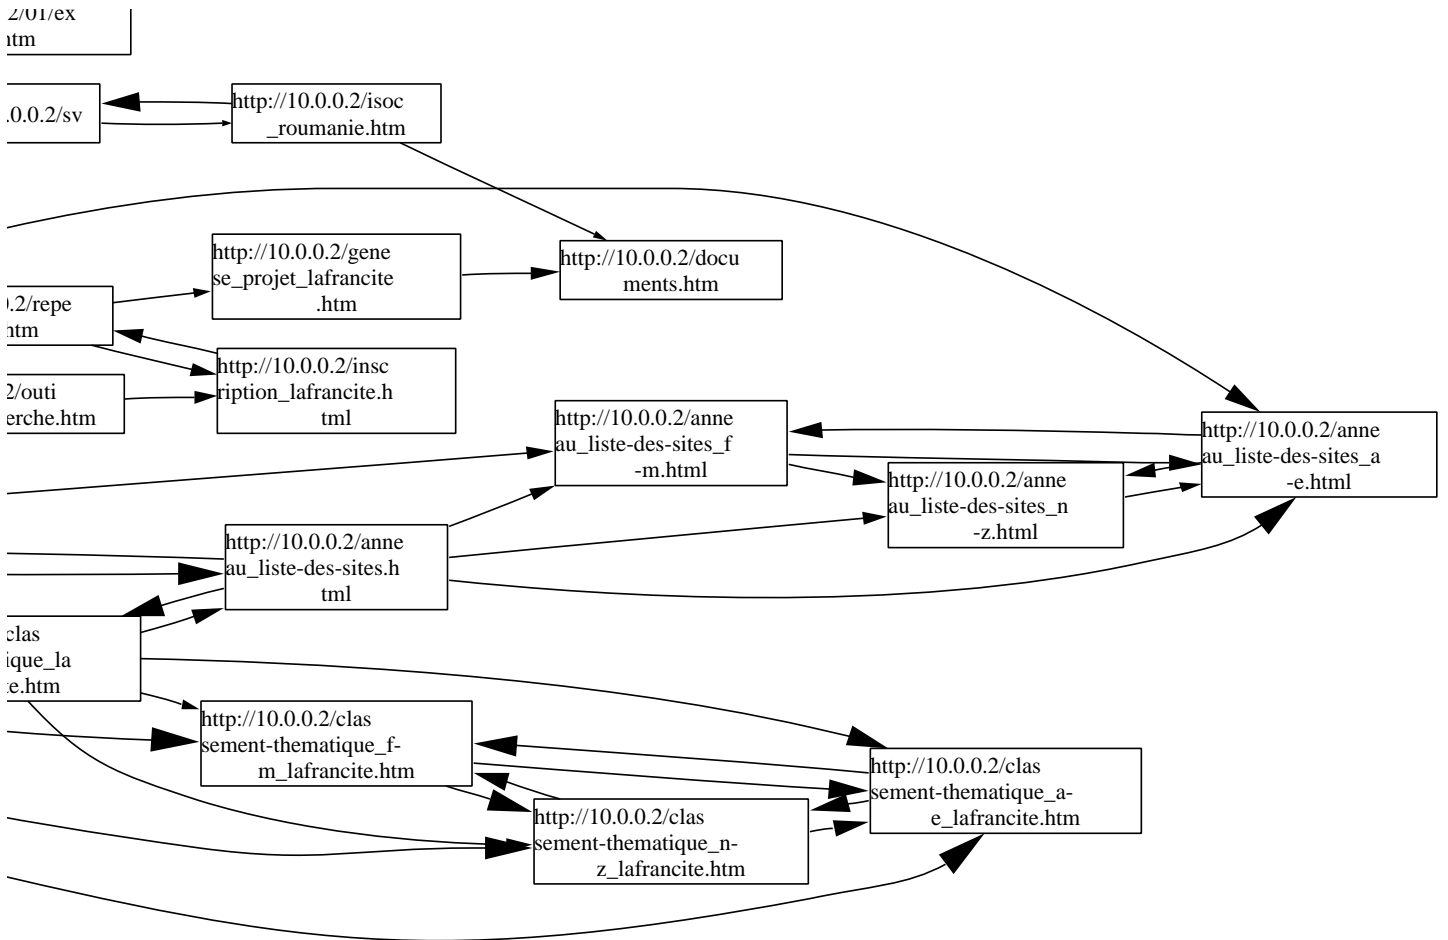

Navigation Report www.LaFrancite.org 2005/03/01 -> 2005/03/31

/sv/m
9/01/na
tm

/sv/m
3/01/na
tm

/sv/m
4/01/na
tm

/sv/m
9/01/ex
itm

http://10.0.0.2/sv/m
onthly/2002/09/01/na
v.htm

/sv/m
6/01/ex
itm

http://10.0.0.2/sv/m
onthly/2003/06/01/na
v.htm

/sv/m
5/01/na
tm

/sv/m
6/01/ex
itm

http://10.0.0.2/sv/m
onthly/2004/06/01/na
v.htm

/sv/m
4/01/na
tm